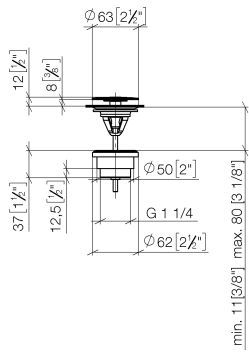

Basin Waste without press-closing 1 1/4" - Brushed Dark Platinum

IMO

10 126 970

Only suitable for sinks without an overflow.

10 126 970

mm [inches]

10 126 970

Parts for other finishes can be found here: [Chrome](#)

Spare parts list

No.	Item Number	Name	Quantity used	Delivery time
1	09 31 20 097-99	plug	1	30
2	09 30 30 179 90	screw	1	2
3	09 11 01 038-99	cup	1	30
4	09 14 05 061 90	seal	1	2
5	09 14 03 153 90	seal	1	2
6	09 11 10 156-99	connection	1	30